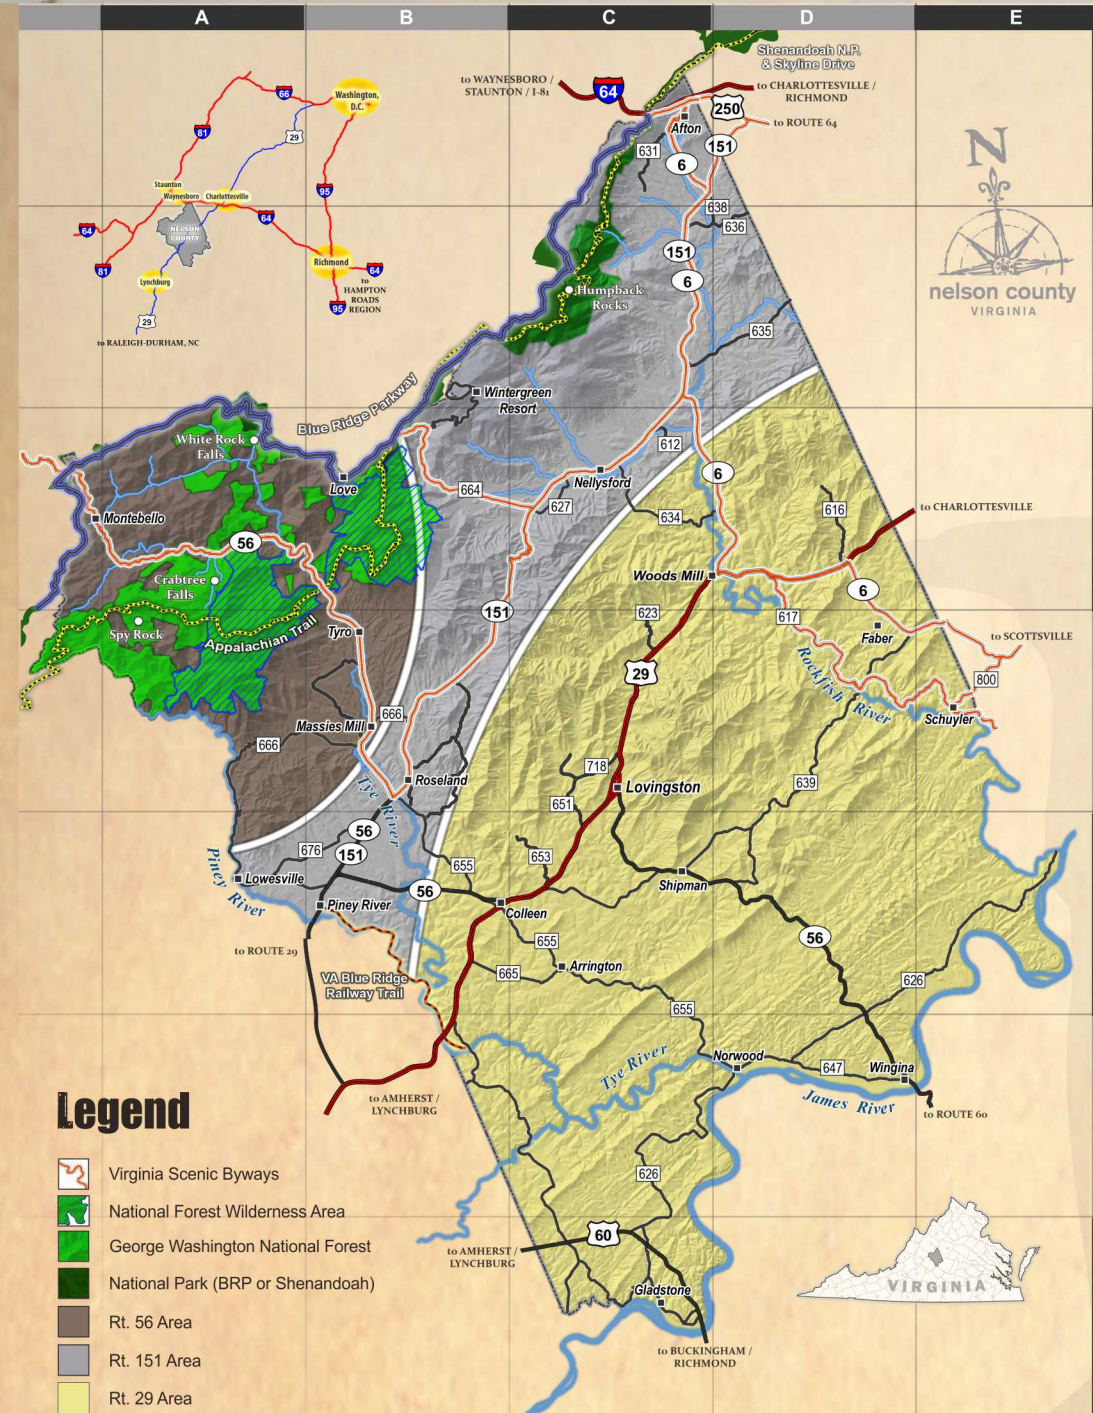

Ask About Packages!

Additional Property Rentals at: www.nelsoncounty.com/stay/resort-vacation-rentals/ (Wintergreen Resort Vacation Homes & Condos)

Ask About Packages!

Legend

- Virginia Scenic Byways
- National Forest Wilderness Area
- George Washington National Forest
- National Park (BRP or Shenandoah)
- Rt. 56 Area
- Rt. 151 Area
- Rt. 29 Area

What to Do   * Appointment Only   *PF Pet Friendly

A-3	Crabtree Falls	*PF	11581 Crabtree Falls Hwy	Montebello 24464	434.263.7015
B-2	Discovery Ridge Adventure Center (Wintergreen Resort)		39 Wintergreen Dr	Wintergreen 22958	434.325.8180
A-3	Montebello State Fish Hatchery		359 Fish Hatchery Ln	Montebello 24464	540.377.2418
B-2	The Nature Foundation at Wintergreen		3424 Wintergreen Dr	Wintergreen 22958	434.325.8169
C-5	Oakland Museum (Seasonal) (Wed & Sat)		5365 Thomas Nelson Hwy	Arrington 22922	434.263.8400
C-5	Oak Ridge Estate & Carriage House	*C	2300 Oak Ridge Rd	Arrington 22922	434.263.8676
B-4	Pharsalia	*C	2333 Pharsalia Rd	Tyro 22976	434.277.5231
E-4	Quarry Gardens at Schuyler		1643 Salem Rd	Schuyler 22969	Website Only
B-2	Ridgely's Fun Park (Wintergreen Resort)		39 Wintergreen Dr	Wintergreen 22958	434.325.8180
C-2	Rockfish Valley Community Center (RVCC)		190 Rockfish School Ln	Afton 22920	434.361.0100
C-3	Rockfish Valley Foundation Natural History Center		1368 Rockfish Valley Hwy	Nellysford 22958	434.361.0271
B-2	The Spa at Wintergreen Resort		3338 Wintergreen Dr	Wintergreen 22958	434.325.8562
C-1	Swannanoa Palace (Seasonal)	*C	497 Swannanoa Ln	Afton 22920	540.942.5201
C-1	Tom Oakley's Antique Fire Truck Rides	*C	34 Pleasant View Ln	Afton 22920	434.981.4946
E-4	Waltons Hamner House		128 Tree Top Loop	Schuyler 22969	434.831.2017
E-4	Walton's Mountain Museum (Seasonal)		6484 Rockfish River Rd	Schuyler 22969	434.831.2000
B-2	Wintergreen Resort		39 Mountain Inn Loop	Wintergreen 22958	434.325.2200
A-5	Woodson's Mill (Seasonal)		3211 Lowesville Road	Roseland 22967	804.803.1794