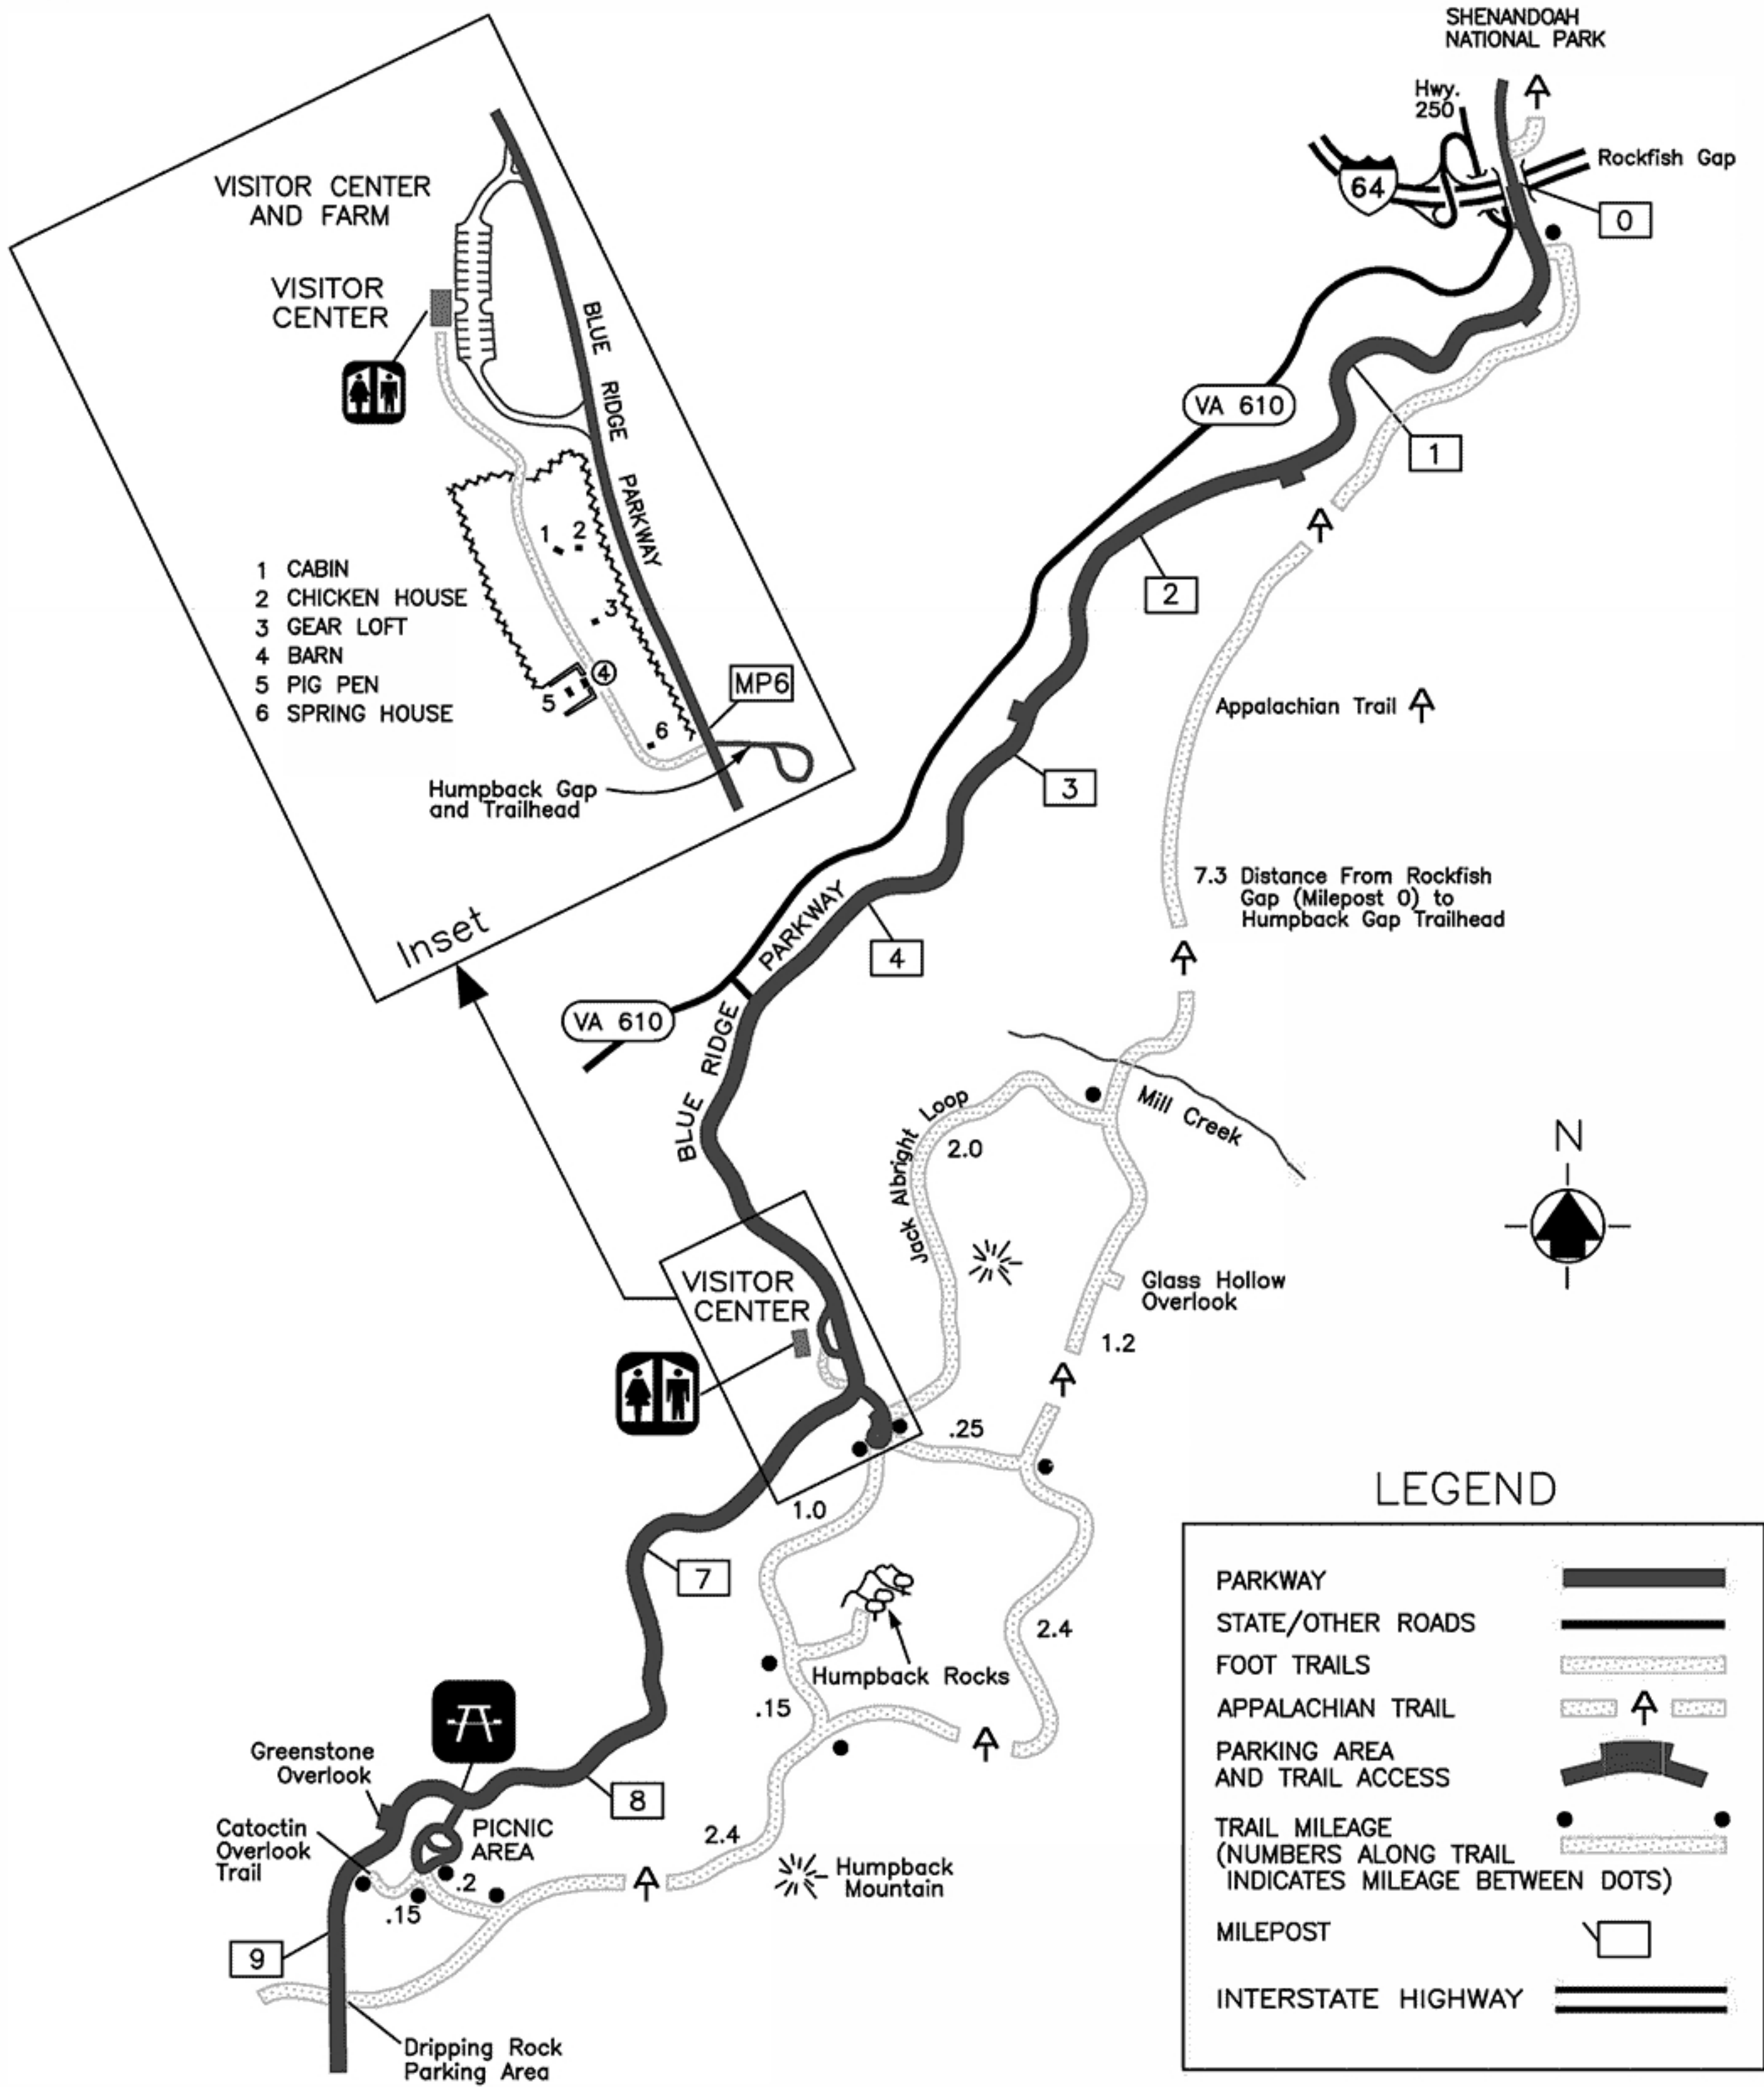

SHENANDOAH NATIONAL PARK

VISITOR CENTER AND FARM

VISITOR CENTER

- 1 CABIN
- 2 CHICKEN HOUSE
- 3 GEAR LOFT
- 4 BARN
- 5 PIG PEN
- 6 SPRING HOUSE

Humpback Gap and Trailhead

Inset

BLUE RIDGE PARKWAY

VISITOR CENTER

Humpback Rocks

Humpback Mountain

Greenstone Overlook

PICNIC AREA

Catoclin Overlook Trail

Dripping Rock Parking Area

SHENANDOAH NATIONAL PARK

Hwy. 250

Rockfish Gap

VA 610

VA 610

Mill Creek

Glass Hollow Overlook

Albright Loop

LEGEND

PARKWAY	
STATE/OTHER ROADS	
FOOT TRAILS	
APPALACHIAN TRAIL	
PARKING AREA AND TRAIL ACCESS	
TRAIL MILEAGE (NUMBERS ALONG TRAIL INDICATES MILEAGE BETWEEN DOTS)	
MILEPOST	
INTERSTATE HIGHWAY	